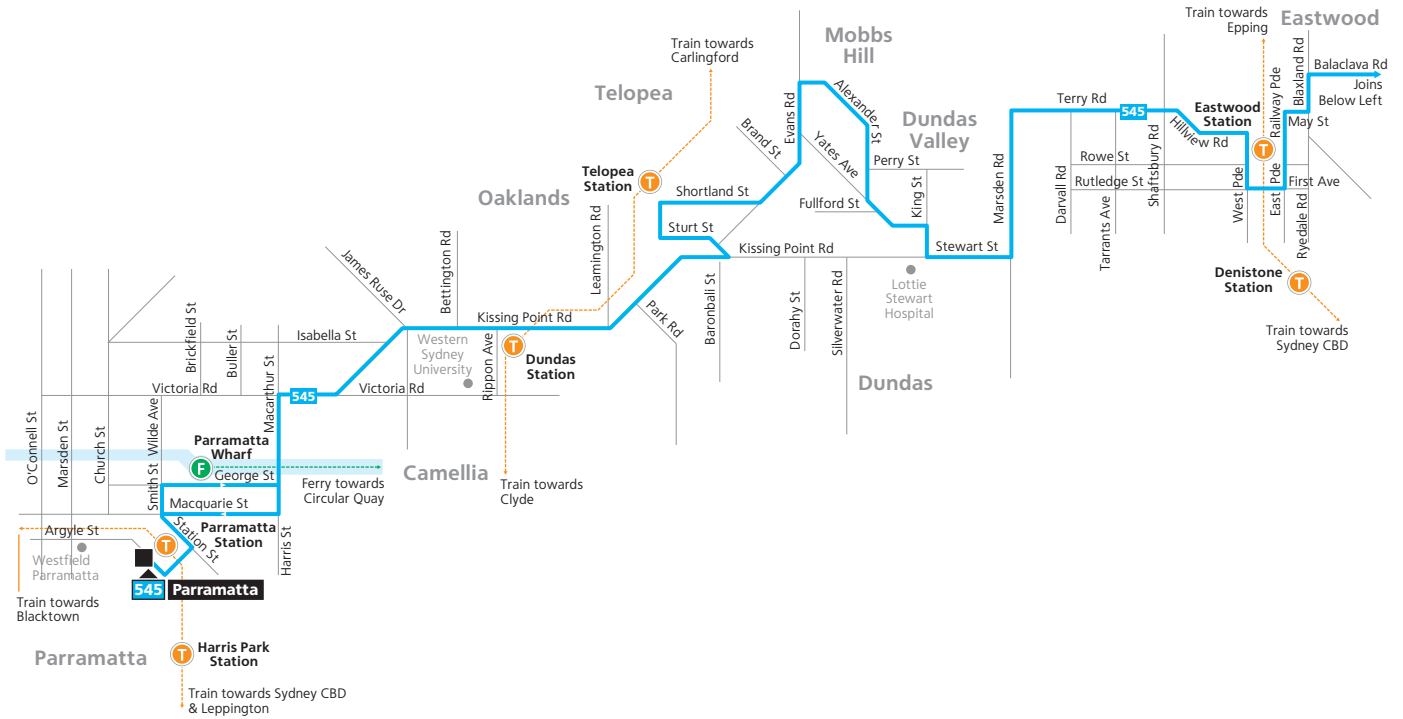

Route 545

Legend

- Bus route
- 545 Bus route number
- T Train line/station
- F Ferry route/wharf

Diagrammatic Map
Not to Scale
North