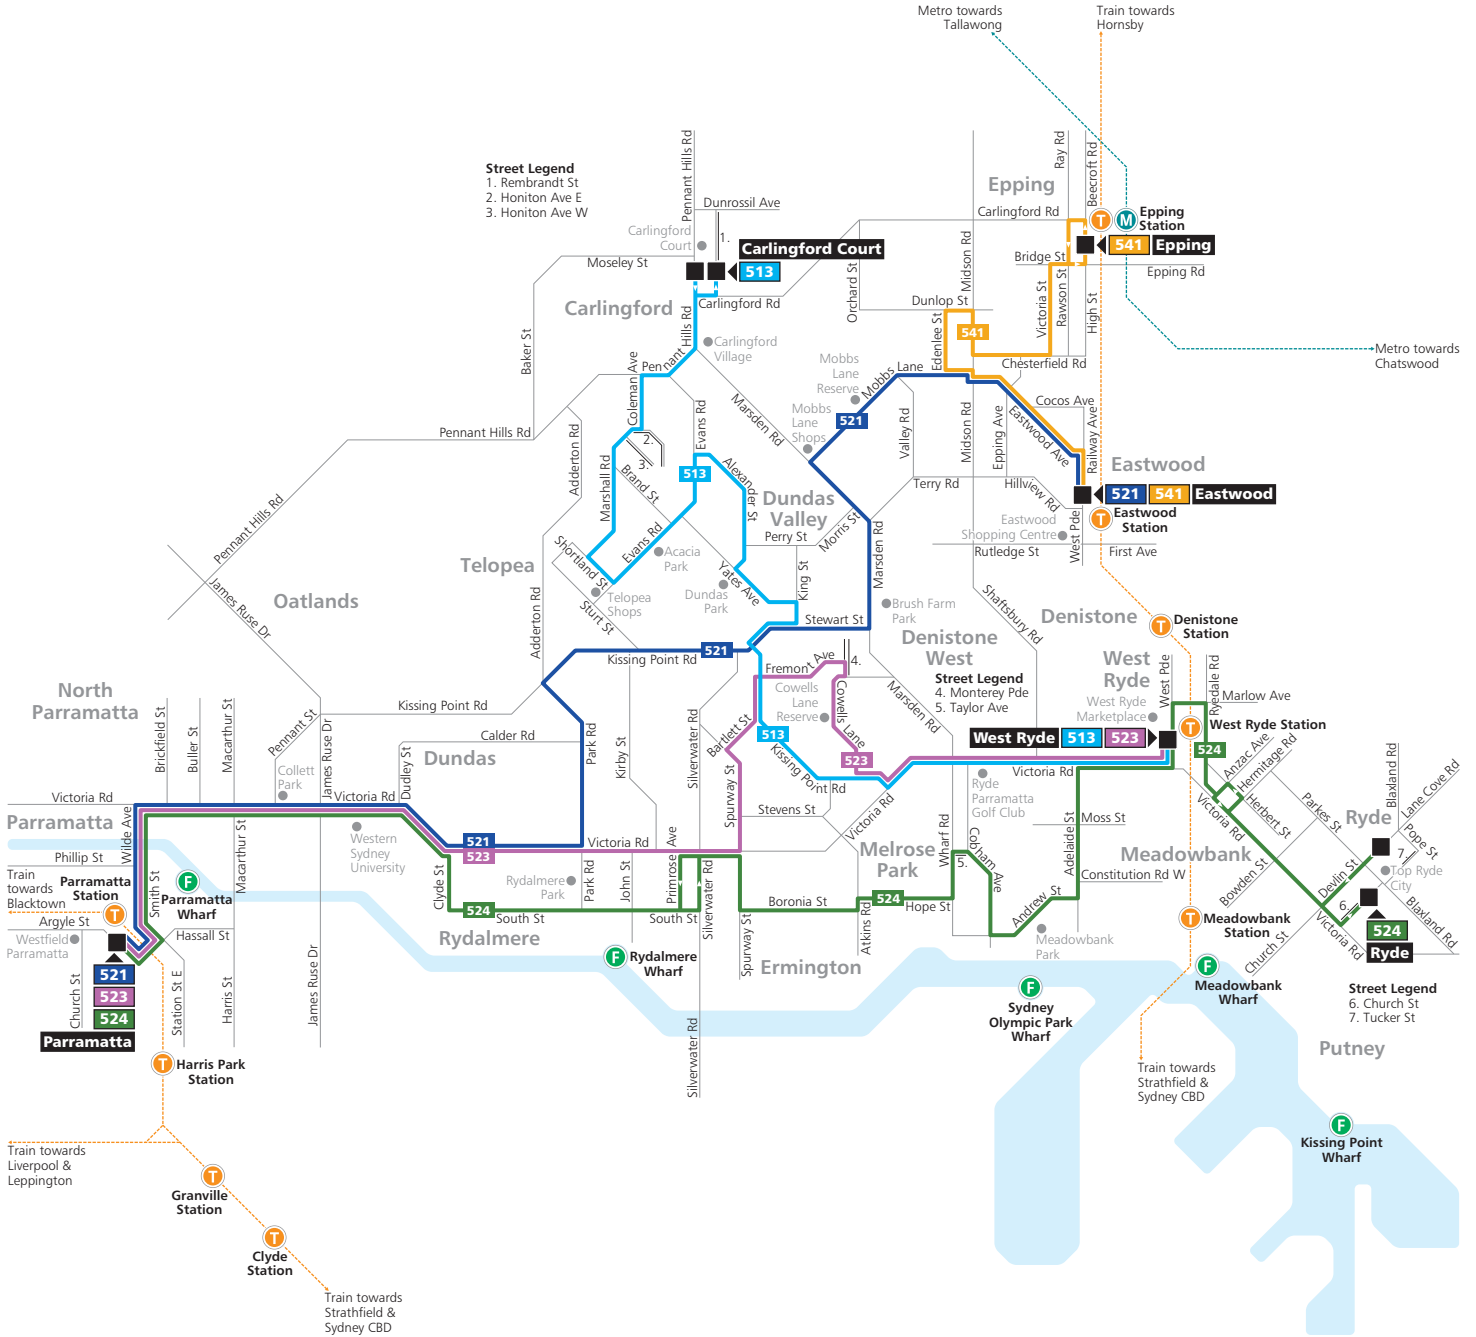

Routes 513, 521, 523, 524, 541

Legend

- Bus route
- Bus route number
- Bus route start/finish
- Metro line/station
- Train line/station
- Ferry wharf

Diagrammatic Map
North
Not to Scale