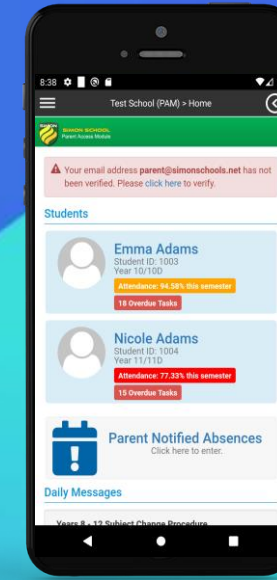

Announcing Simon Everywhere 3.0

Simon Everywhere 3.0 is here and it's packed with features. We listened to the Simon Schools community and have delivered a cleaner, easier to use mobile app for your school's parents.

- New tiled menu interface
- Integrated Messages and Actions
- Automatically imports your school's menu options
- Custom menu icons

simon
EVERYWHERE

Coming soon!
Staff & Students login!

Custom menu icons now available! Link to Newsletters, Parent Interview Bookings, Bookshop, or any custom link. Display links permanently or for a specific date period. Enquire now for registration.