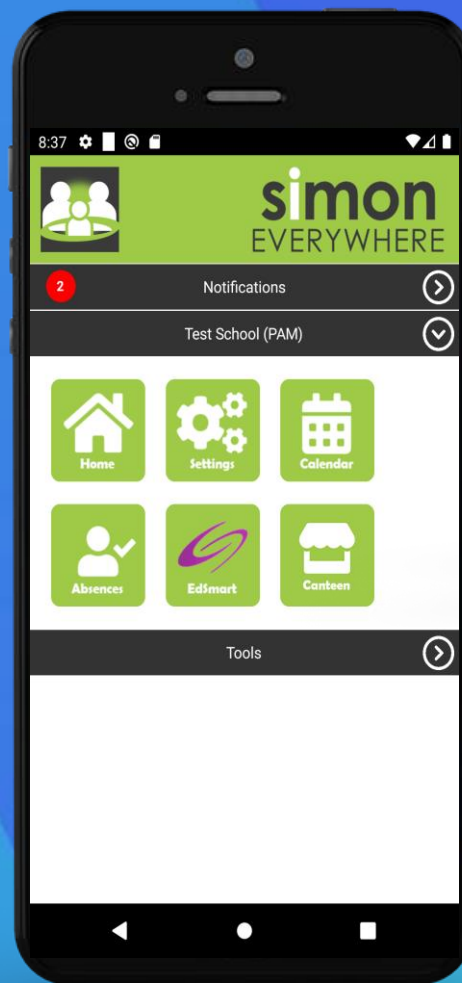

Announcing Simon Everywhere 3.0

Simon Everywhere 3.0 is here and it's packed with features. We listened to the Simon Schools community and have delivered a cleaner, easier to use mobile app for your school's parents.

- New tiled menu interface
- Integrated Messages and Actions
- Automatically imports your school's menu options
- Custom menu icons

simon
EVERYWHERE

Coming soon!
Staff & Students login!

Custom menu icons now available! Link to Newsletters, Parent Interview Bookings, Bookshop, or any custom link. Display links permanently or for a specific date period. Enquire now for registration.