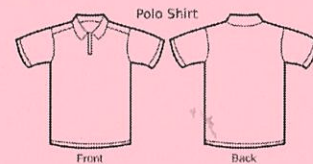

Wednesday 10th February 2021

Year 6 Polo Shirt Order Reminder

Dear Parents and Carers,

This year we are offering our Year 6 students the opportunity to purchase and wear a Year 6 polo shirt, as a memento of their final year in primary school. We are ordering a plain yellow polo shirt with a school crest on the front (similar to our regular school polo shirt) and a memorable design on the back including the names of all our Year 6 students.