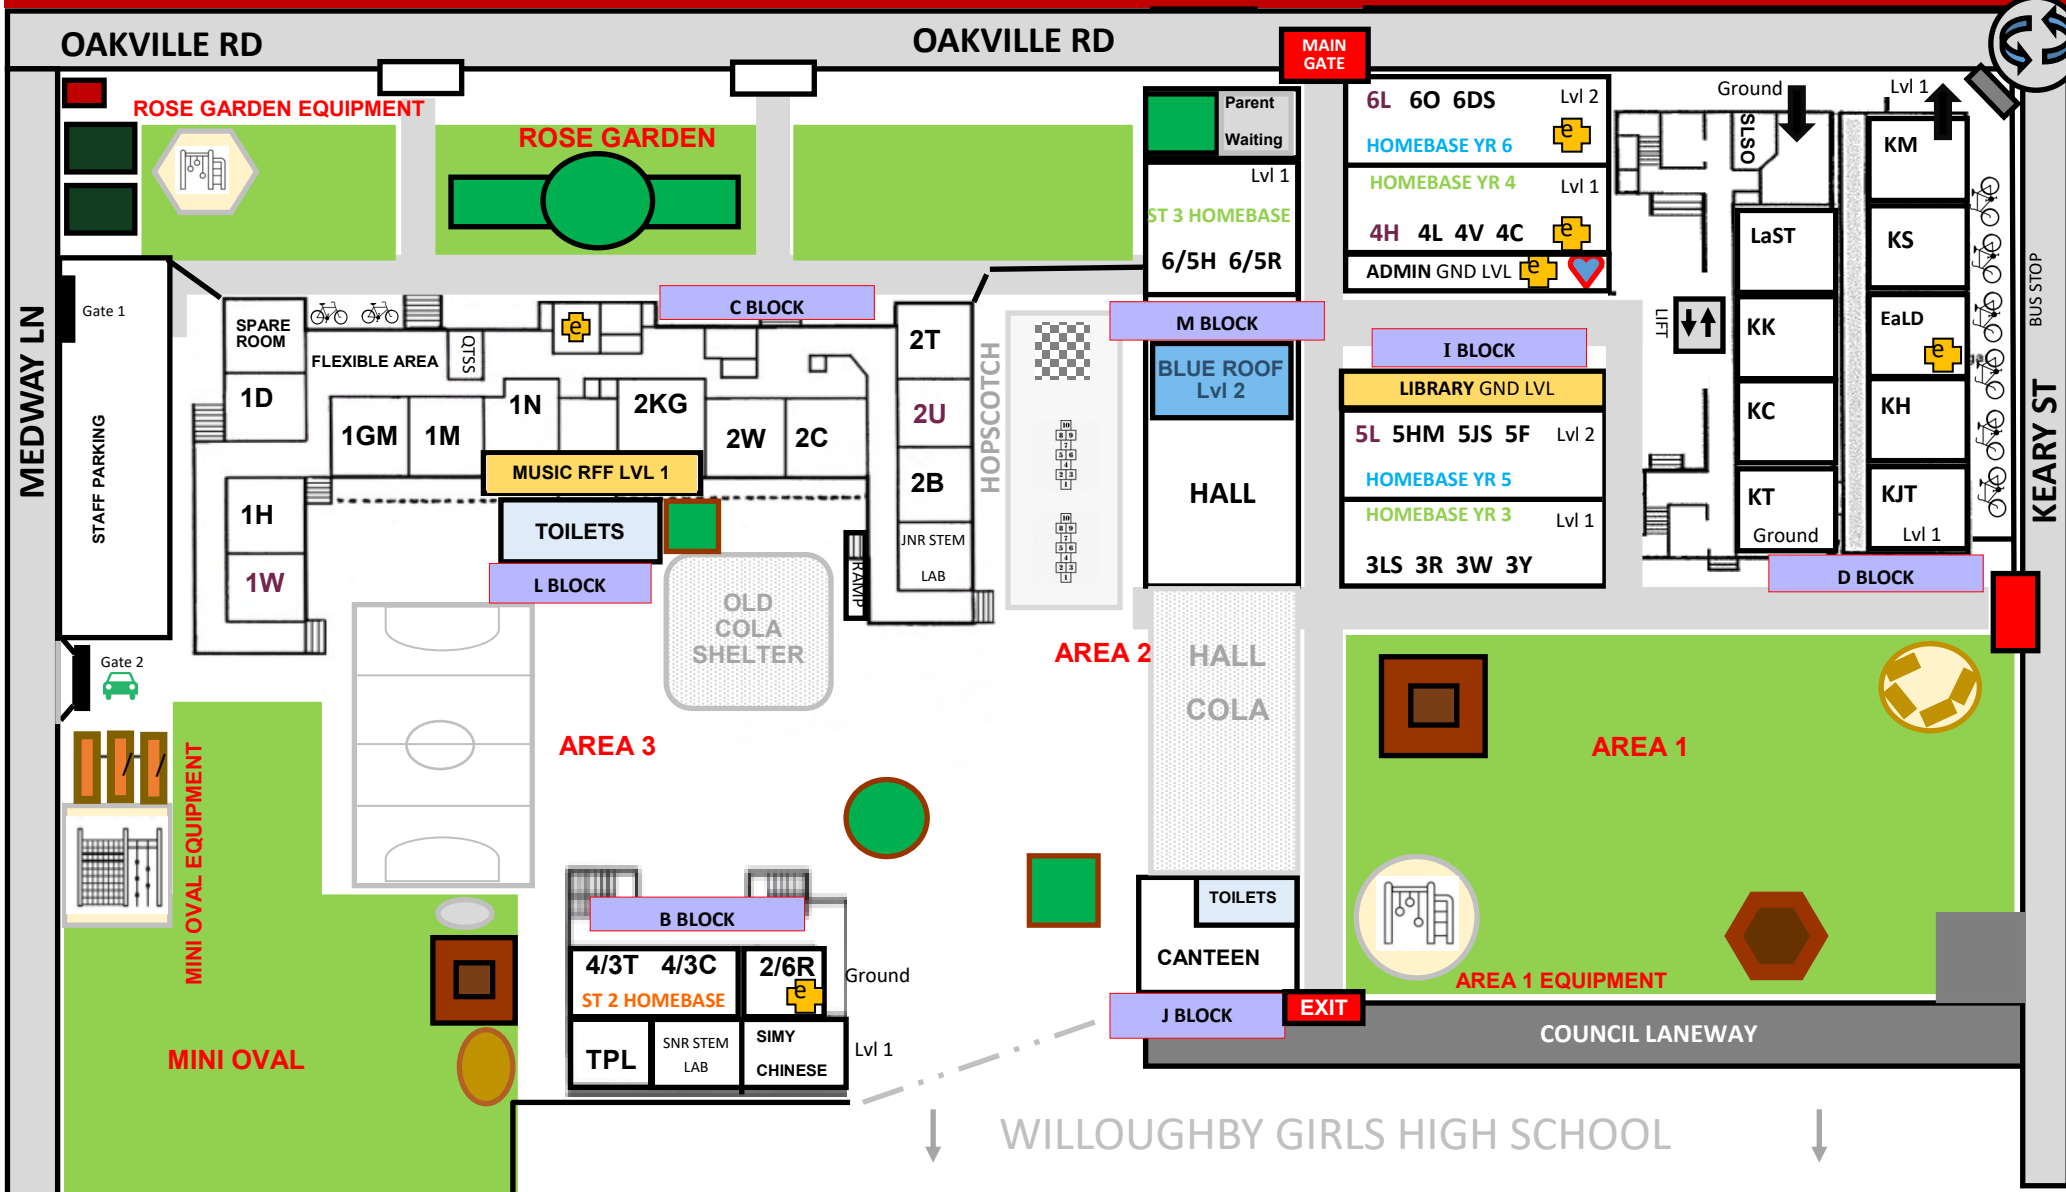

WILLOUGHBY PUBLIC SCHOOL MAP 2021

ENTRY / EXIT GATE	DEFIB—ADMIN OFFICE	BUILDING BLOCK NAME
ROSE GDN GATE	EPIPEN	PLAYGROUND NAME
CARPARK GATES	ASSISTED TRANSPORT MEETING AREA	BIKE / SCOOTER PARKING